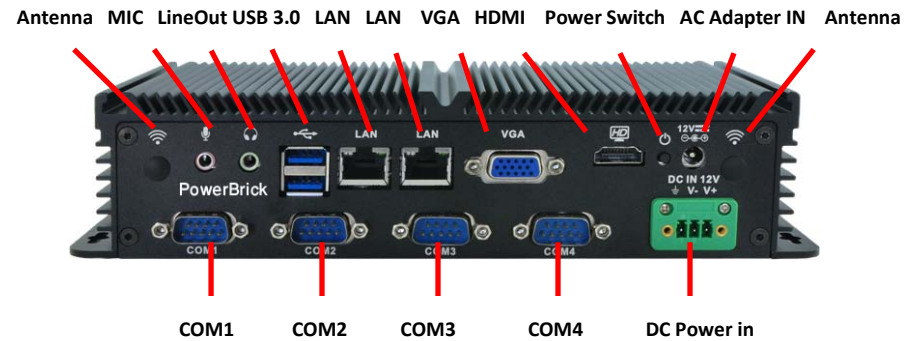

PowerBrick™ Ultra V2

Quick Guide
Edition 3.0

*Rugged
Industrial Computer
with Intel® Quad Core™ j1900*

Acura Embedded Systems Inc.

1. OVERVIEW

PowerBrick Ultra V2 is based on an **Intel® Quad Core™ j1900** processor integrated **Intel® HD Graphics Card** and **Intel® Express** chipset. Its 1 x 4 GB DDR3L-1600 SO-DIMM memory can early upgrade to **8 GB**. The design focuses on elements essential for a variety of industrial applications and environments excluding unnecessary hardware. The architecture is modular which allows for upgrading and expansions.

2. MAIN FEATURES

- PowerBrick Ultra front Interface

- PowerBrick Ultra rear Interface

System	
CPU	Onboard Intel Quad Core j1900,2.0G
Chipset	INTEL Express Chipset
Memory	1 x 4G DDR3L-1600 SO-DIMM up to 8GB.
Graphics	Integrated Intel HD Graphics Card
Storage	1x2.5" Drive Bay for SATA Type SSD (Default 120GB) 1x mSATA socket
I/O	
Serial Port	6xRS232 , RS422/485
USB Port	6xUSB2.0/3.0
LAN	2x RJ45 Ports for GbE
Wireless	1x WIFI with Bluetooth ,3/4/LTE, 1x SIM Slot
Audio	1x Line-out, 1x Mic-in
Video Port	1 x HDMI and 1 x VGA Output
Watchdog	Offer 1 – 255 Level Reset(Optional)
OS	Win 7/10 Pro 32/64 Bit;Linux
Environment	
Operating Temp	-20°C~60°C (-32°F~140°F)
Storage Temp	-30°C~70°C (-22°F~158°F)
Relative Humidity	10%~90% (non-condensing)
Power input	DC12V5A/7A Power consumption 35W Or DC9~30 V Input (Optional) Or AC Adapter (output DC12V)
Qualification	Certifications CE, FCC, ClassA, ROHS
Mechanical	
Construction	Aluminum alloy
Mounting	Supports wall-mount and VESA-mount (Optional)
Weight	2.1kg (4.6 LBs)
Dimensions	234 x 122 x 54 mm (9.2"x4.8"x2.1")

3. POWER INPUT CONNECTOR

Power Brick Ultra's Power Wiring Diagram

DC+12V Power Supply

Computer connector :

- pin1- Ground
- pin2- Negative
- pin3- DC + 12 V

To Computer

Technical Support:
 Toll Free 1-866-502-9666
support@acuraembedded.com
Acura Embedded Systems Inc.
 #101-17825 64th Avenue Surrey BC V3S 1Z3 Canada
 Ph:604.502.9666 Fax 604.502.9668