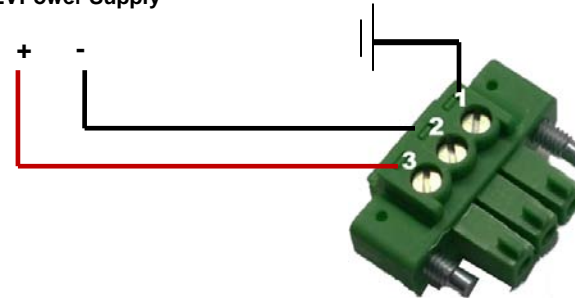

Computer connector :

- pin1- Ground
- pin2- Negative
- pin3- DC + 12 V

To Computer

Technical Support:
Toll Free 1-866-502-9666
support@acuraembedded.com
Acura Embedded Systems Inc.
#101-17825 64th Avenue Surrey BC V3S 1Z3 Canada
Ph:604.502.9666 Fax 604.502.9668