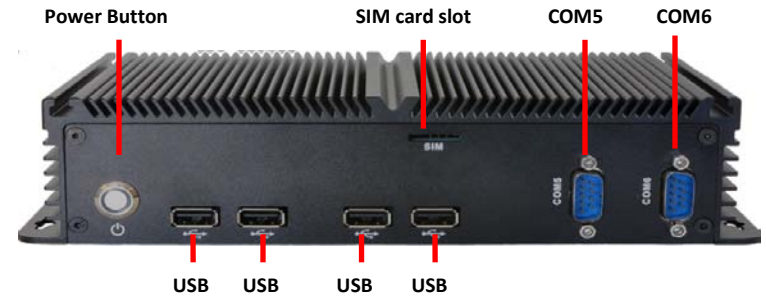

PowerBrick™ Ultra V2

Quick Guide
Edition 3.0

*Rugged
Industrial Computer
with Intel® Quad Core™ j1900*

Acura Embedded Systems Inc.

1. OVERVIEW

PowerBrick Ultra V2 is based on an **Intel® Quad Core™ j1900** processor integrated **Intel® HD Graphics Card** and **Intel® Express** chipset. Its 1 x 4 GB DDR3L-1600 SO-DIMM memory can early upgrade to **8 GB**. The design focuses on elements essential for a variety of industrial applications and environments excluding unnecessary hardware. The architecture is modular which allows for upgrading and expansions.

2. MAIN FEATURES

- PowerBrick Ultra front Interface

- PowerBrick Ultra rear Interface

System	
CPU	Onboard Intel Quad Core j1900,2.0G
Chipset	INTEL Express Chipset
Memory	1 x 4G DDR3L-1600 SO-DIMM up to 8GB.
Graphics	Integrated Intel HD Graphics Card
Storage	1x2.5" Drive Bay for SATA Type SSD (Default 120GB) 1x mSATA socket
I/O	
Serial Port	6xRS232 , RS422/485
USB Port	6xUSB2.0/3.0
LAN	2x RJ45 Ports for GbE
Wireless	1x WIFI with Bluetooth ,3/4/LTE, 1x SIM Slot
Audio	1x Line-out, 1x Mic-in
Video Port	1 x HDMI and 1 x VGA Output
Watchdog	Offer 1 – 255 Level Reset(Optional)
OS	Win 7/10 Pro 32/64 Bit;Linux
Environment	
Operating Temp	-20°C~60°C (-32°F~140°F)
Storage Temp	-30°C~70°C (-22°F~158°F)
Relative Humidity	10%~90% (non-condensing)
Power input	DC12V5A/7A Power consumption 35W Or DC9~30 V Input (Optional) Or AC Adapter (output DC12V)
Qualification	Certifications CE, FCC, ClassA, ROHS
Mechanical	
Construction	Aluminum alloy
Mounting	Supports wall-mount and VESA-mount (Optional)
Weight	2.1kg (4.6 LBs)
Dimensions	234 x 122 x 54 mm (9.2"x4.8"x2.1")