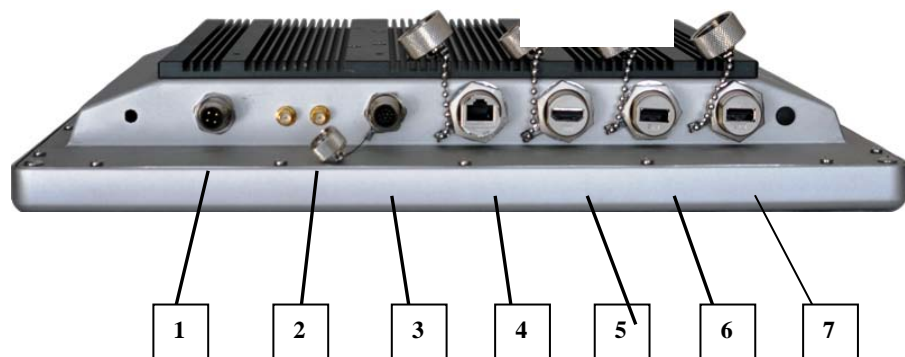

AcuPNL15HB

15" Sunlight Readable Panel PC

with 6th Gen *i5* 6200U, IP65 Facial Waterproof and Aluminum Anodized Chassis

User's Guide
Edition 1.0

Overview

AcuPNL15HB, rugged Panel PC with a stronger aluminum anodized chassis, is specially engineered to survive from the most demanding touch working environment. Based on 6th-generation Intel® Dual Core *i5* 6200U CPU and front-mounted sunlight readable touch screen with IP65 Washable Front Panel standard, AcuPNL15HB makes the industrial rugged Panel PC vividly and user-friendly. In addition, the high power efficiency (9~30V DC) and low heat design guarantee the stability and longevity required for mission critical deployment.

Main Features

- Intel® 6th Gen dual core *i5* 6200U, Max.2.8GHz
- 3M SmartCache
- 1 xDDR4-2133MT/s, Max 16GB
- 1 x SATA3.0 and 1 x mSATA (default mSATA 120GB)
- 1000 nits Sunlight Readable LED panel Screen
- Resolution 1024 x768
- Viewing Angle (Left to Right) 160° to (Top to Bottom) 160°
- Response Time 5 ms
- Max Colors 16.2 Million
- Aspect Ratio 15" 4:3
- 1 x LAN
- 1 x WIFI (Optional)
- 1 x RS232
- 3x USB 2.0
- Long Life, Low Power Consumption LED Backlight
- Extreme -40°C to 60°C Operating Temp.
- Dust & Vibration Resistance
- Resistive Touch Support
- IP65 Facial Waterproof
- 9-30V DC Input
- OS Win/XP, Win 7 Pro and Win 10 Pro
- Built-in Digital Video Recorder (Optional)
- Storage Temp. -40°C to 80°C (-40°F to 176°F)
- NEMA Rating NEMA4, IP65
- Humidity ≤95%RH
- Aluminum anodized Chassis
- Dimension 396(15.6') x 310(12.2') x 59(2.32')mm
- Weight 15 lb
- Certifications CE, FCC ,IP65

Connections and Control Features

Power Switch Button and Power LED light.

- 1. Power-In 2. Antenna 3. RS232 4. LAN 5. USB2.0 6.USB 2.0 7.USB 2.0
- 9~30 VDC

Power Cord Connection

Model: AP15i54120HBW10

Technical Support:
 Toll Free 1-866-502-9666
support@acuraembedded.com
Acura Embedded Systems Inc.
 Unit #101-17825 64th Avenue
 Surrey, BC V3S 1Z3, CANADA
 Ph:604.502.9666 Fax 604.502.9668