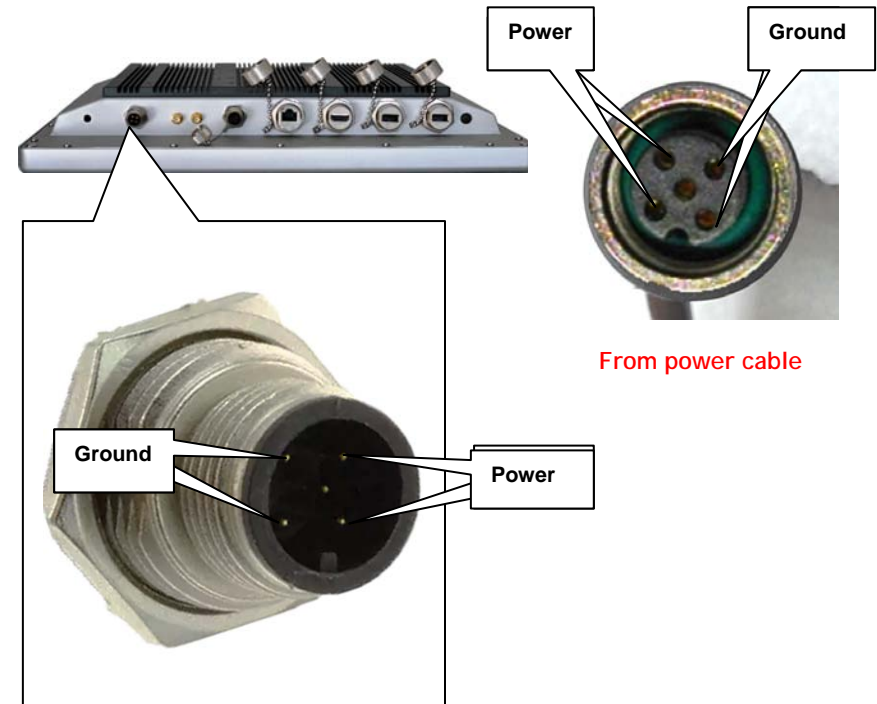

Connections and Control Features

Power Switch Button and Power LED light.

- 1. Power-In 2. Antenna 3. RS232 4. LAN 5. USB2.0 6.USB 2.0 7.USB 2.0
- 9~30 VDC

Power Cord Connection

Model: AP15i54120HBW10

Technical Support:
 Toll Free 1-866-502-9666
support@acuraembedded.com
Acura Embedded Systems Inc.
 Unit #101-17825 64th Avenue
 Surrey, BC V3S 1Z3, CANADA
 Ph:604.502.9666 Fax 604.502.9668