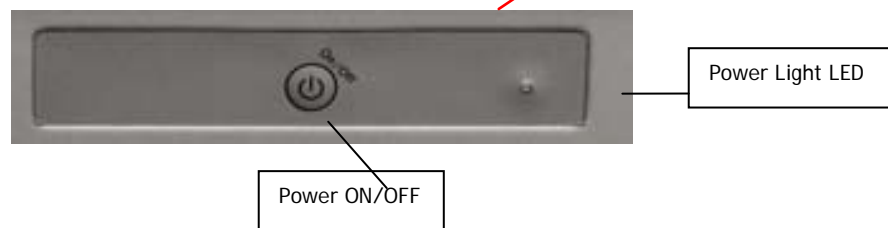

Power Switch Button and Power LED light.

1. Power-In 2. Antenna 3. RS232 4. LAN 5. USB2.0 6.USB 2.0 7.USB 2.0
- 9~30 VDC