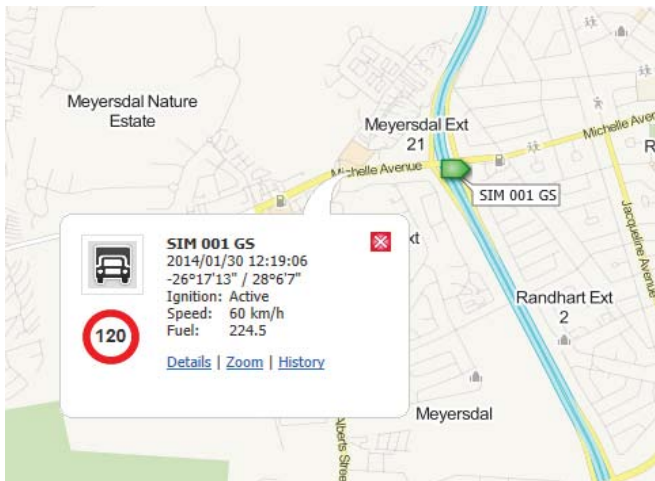

A GPS Vehicle Tracking Solution

AcuTRack Features

- ✔ Click-to-locate
- ✔ Over-speed alerts
- ✔ Live tracking
- ✔ Trip reporting
- ✔ Geo-fence set-up
- ✔ Boundary violation alerts
- ✔ Comptible Most of Devices

Acura Embedded Systems Inc.

#1,7711 128 TH street. Surrey, BC V3W 4E6 Canada
Phone: 604-502-9666 Fax: 604-502-9668

AcuTRack	Plan A		Plan B	
Monthly Fee	\$25	\$35	\$35	\$45
Location	Canada	USA+Canada	Canada	USA+Canada
GPS Tracker	\$250	\$250	\$0	\$0
E-logistics platform	•	•	•	•
Engine on/off	•	•	•	•
Stop / go	•	•	•	•
Driving	•	•	•	•
Trip Route	•	•	•	•
Idling	•	•	•	•
Speed monitoring	•	•	•	•
Possible towing	•	•	•	•
Daily check-in	•	•	•	•
Maps with Road	•	•	•	•
Speed limit	•	•	•	•
Geo-fence alert	•	•	•	•