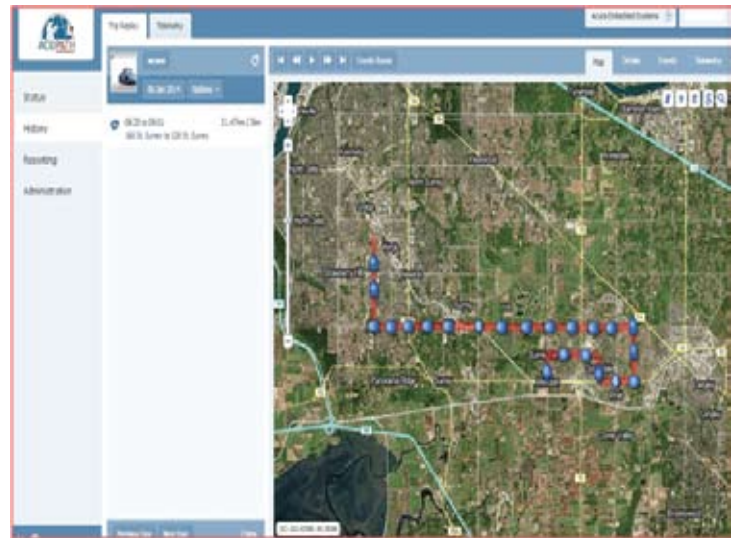

A GPS Vehicle Tracking Solution

AcuTRack Features

- ✔ Click-to-locate
- ✔ Over-speed alerts
- ✔ Live tracking
- ✔ Trip reporting
- ✔ Geo-fence set-up
- ✔ Boundary violation alerts
- ✔ Comptible Most of Devices

“AcuTRack is truly “plug and play.” Simple to install hardware. Easy to set-up tracking account. **Couldn't be simpler.**

AcuTRack

Tracker Devices AE55

- Perfect for small businesses looking to keep track of their company vehicles
- Powered by vehicle – no external power required

Acura Embedded Systems Inc.

#1,7711 128 TH street. Surrey, BC V3W 4E6 Canada
Phone: 604-502-9666 Fax: 604-502-9668

AcuTRack	Plan A		Plan B	
Monthly Fee	\$25	\$35	\$35	\$45
Location	Canada	USA+Canada	Canada	USA+Canada
GPS Tracker	\$250	\$250	\$0	\$0
E-logistics platform	•	•	•	•
Engine on/off	•	•	•	•
Stop / go	•	•	•	•
Driving	•	•	•	•
Trip Route	•	•	•	•
Idling	•	•	•	•
Speed monitoring	•	•	•	•
Possible towing	•	•	•	•
Daily check-in	•	•	•	•
Maps with Road	•	•	•	•
Speed limit	•	•	•	•
Geo-fence alert	•	•	•	•