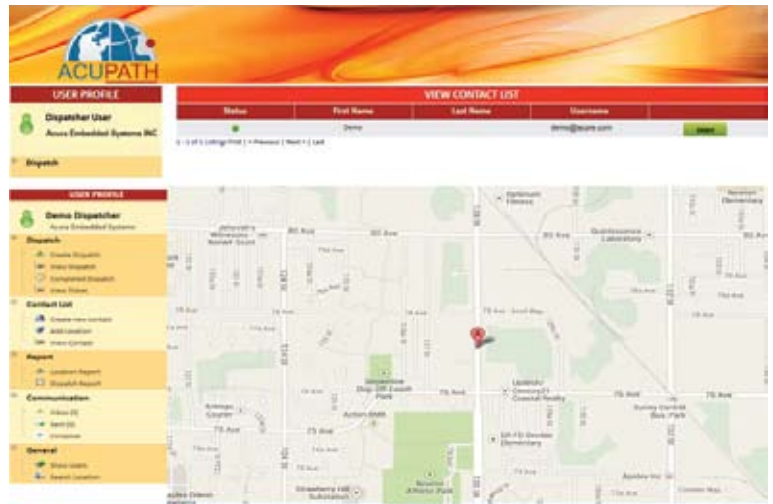

A Dispatch Solution Based On 3/4 G Wireless

AcuPath Features

- Web Based Digital Dispatch
- Two way Messaging
- Live Tracking
- Dispatch/Location Report
- On-screen Signature
- On-site Ticket printed
- Asset Management
- Proof of Delivery
- Works with any Android Devices

AcuPath	Plan A	Plan B
monthly fee	$39	$79
software license fee	$495	$0
real time dispatch	*	*
proof of delivery	*	*
ticket printed	*	*
screen signature	*	*
two way message	*	*
location report	*	*
dispatch report	*	*

- Plan B with 2 - year monthly payment agreement.
- Offers and pricing subject to change without notice.
- Software license fee is charged per user while monthly fee is per vehicle

- Perfect for small businesses looking to keep track of their company vehicles